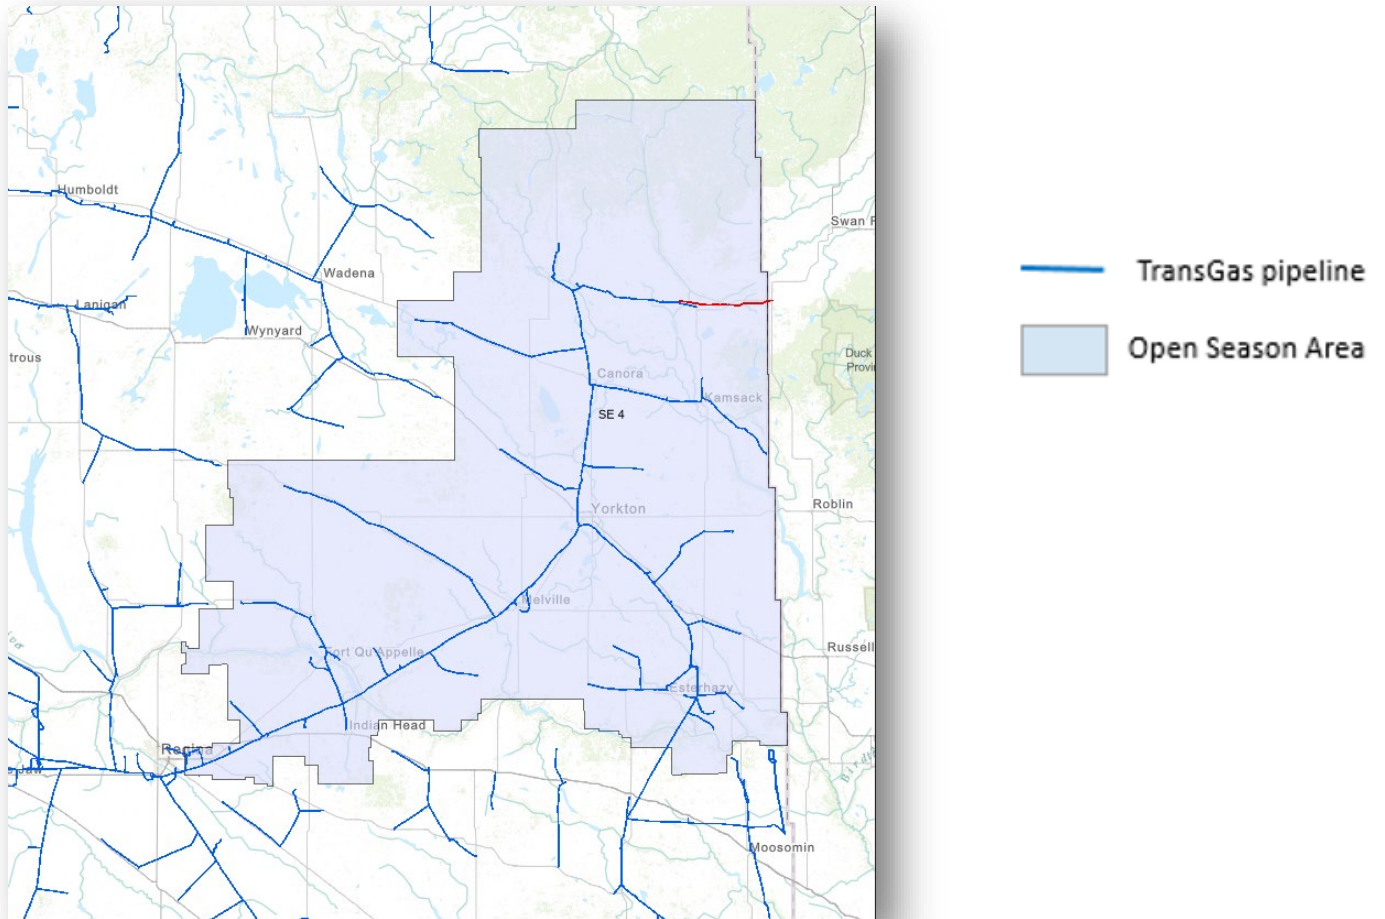

Appendix A: TransGas Map – Open Season Area

Active TransGas meters in the Open Season Area:

- | | |
|--------|--------|
| ❖ 1676 | ❖ 8639 |
| ❖ 1690 | ❖ 8708 |
| ❖ 1694 | ❖ 8744 |
| ❖ 4783 | ❖ 8756 |
| ❖ 6355 | ❖ 8983 |
| ❖ 7710 | |